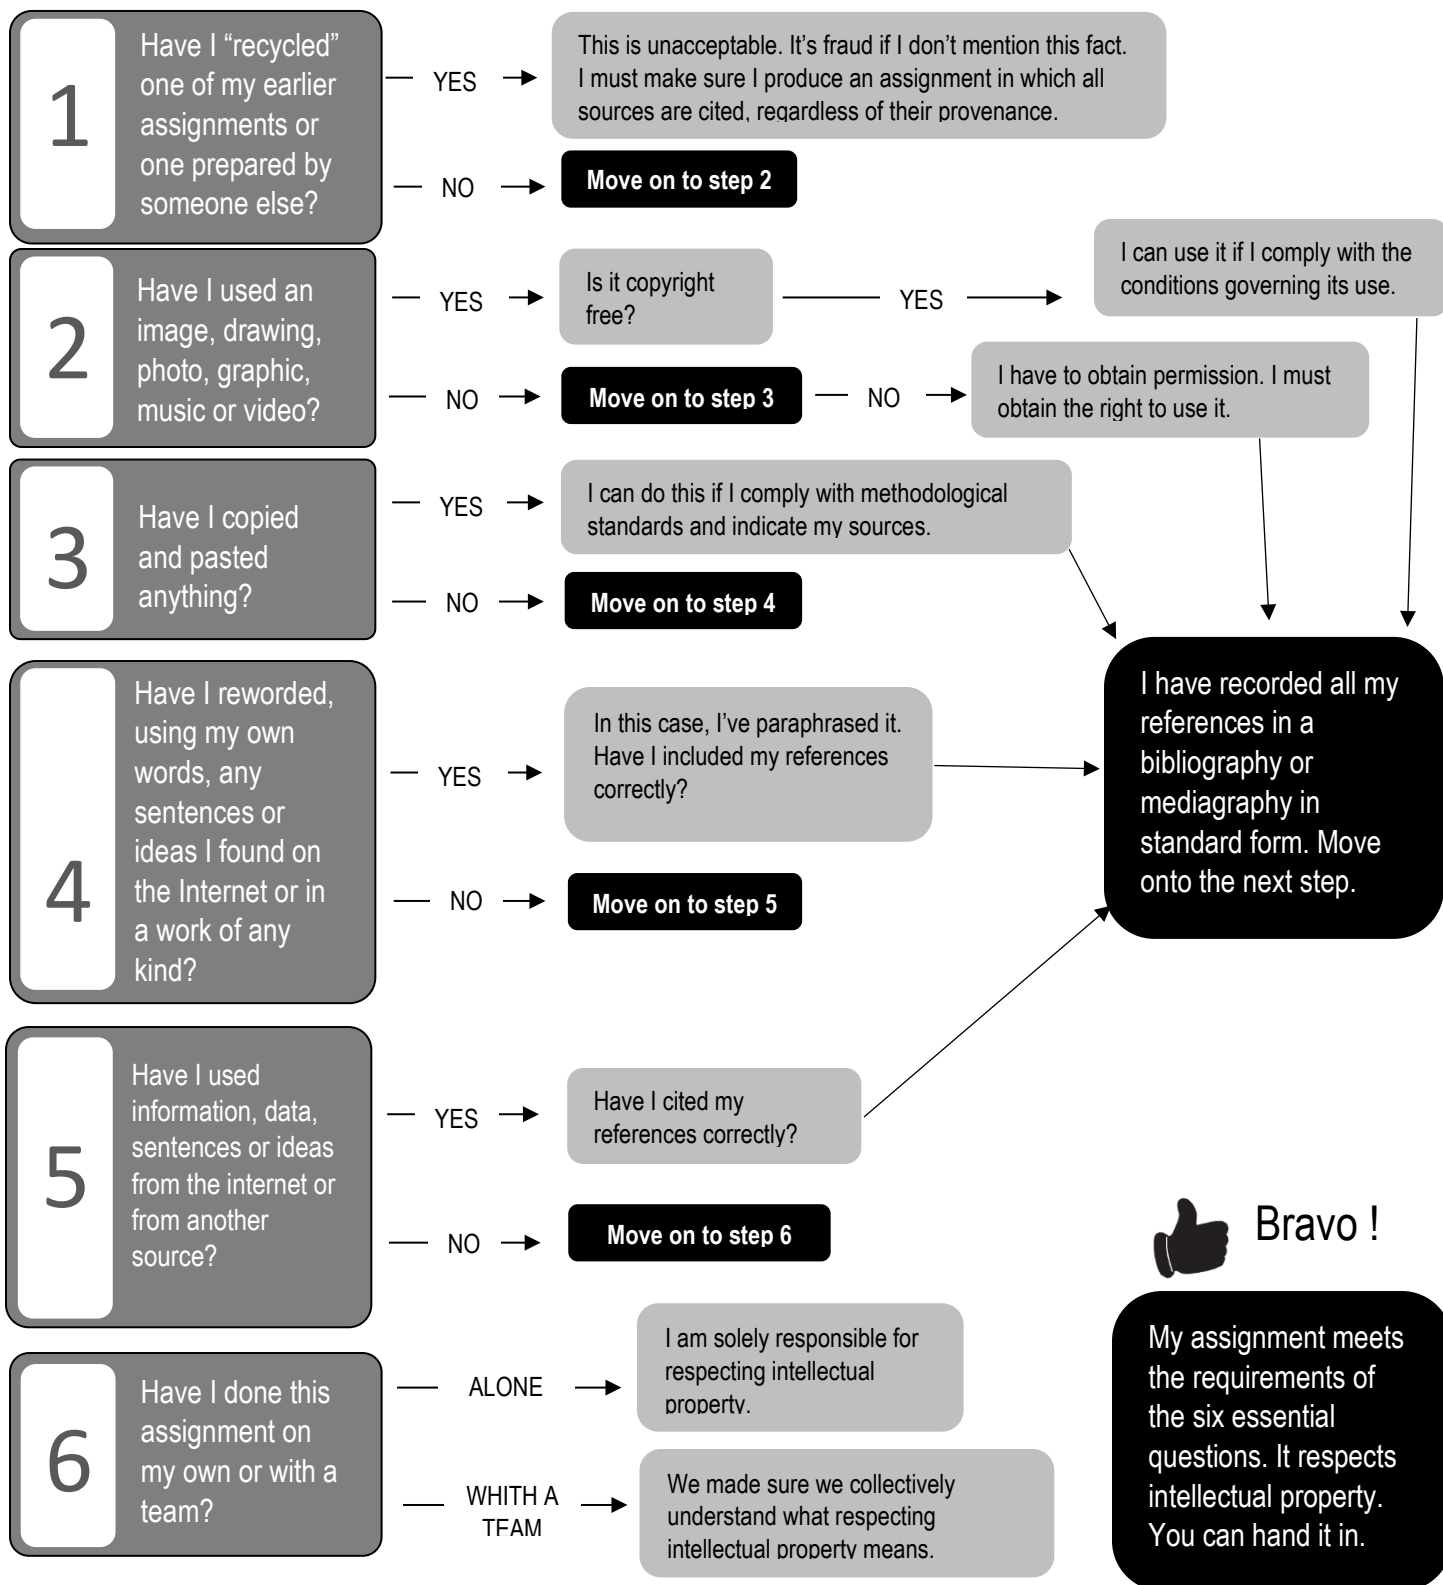

# Is my assignment ready to be submitted?

The Methodology help centre of your campus is available to prepare you, among other things, for work methods and work presentation.